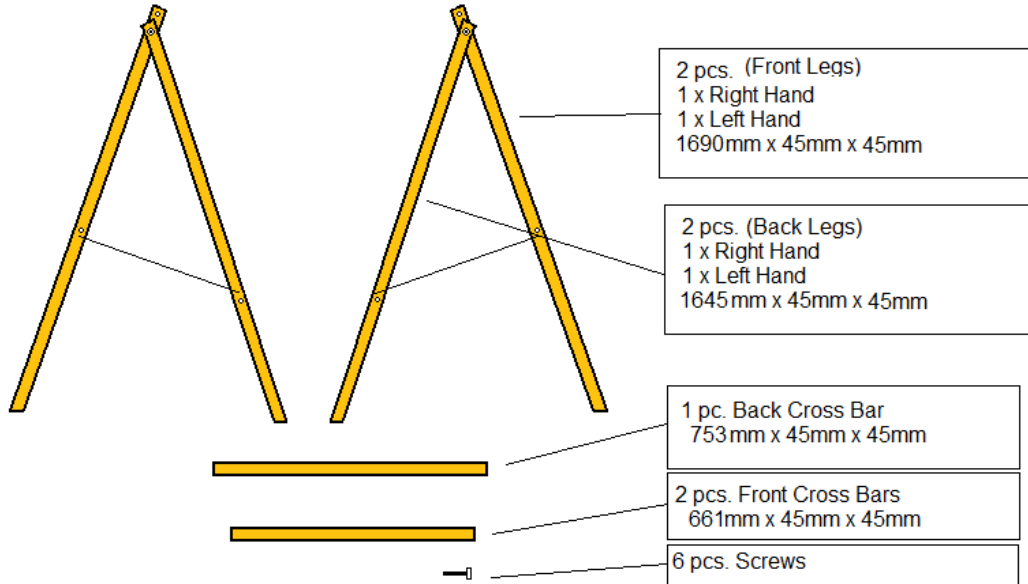

# DANAGE DOMINO TARGET STAND

660

Stage 1  
Viewed From Back

Stage 2  
Viewed From Front

Stage 3  
Viewed From Front

Complete Assembly