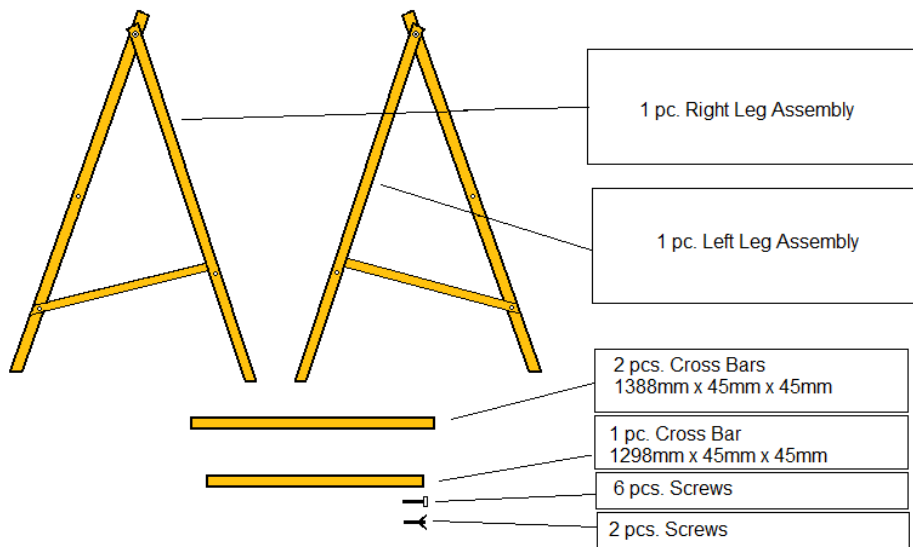

DANAGE DOMINO TARGET STAND

1320 x 660 Rigid Frameless

Stage 1
Both Sets of Legs

Stage 2
Viewed From Back

Stage 3
Viewed From Front

Stage 4

Stage 5

Complete Assembly